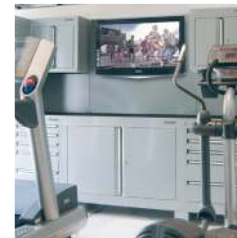

Entertainment

Cabinets can be tailored to integrate entertainment systems