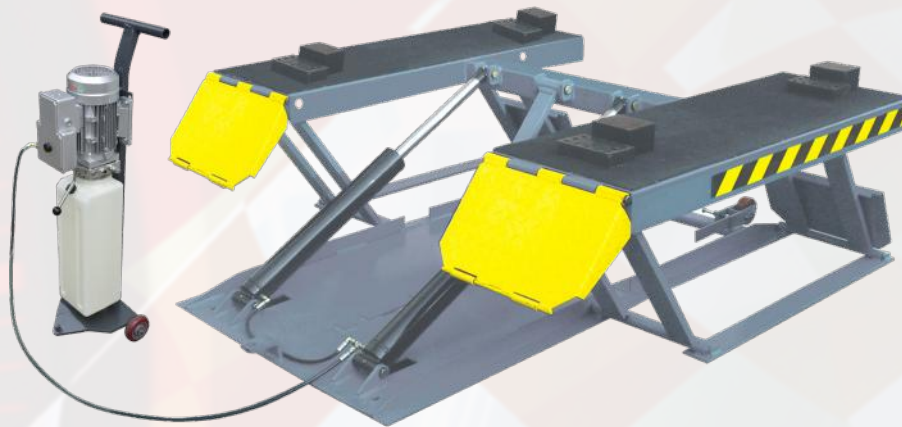

LR-4500

Low Rise Belly Lift 4.5t

Product Details & Specifications

4.5t Capacity low rise scissor lift
Automatic mechanical safety locks
Automatic lock release
Standard rubber lift blocks included

Lifting Capacity: 4.5T
Lifting Time: 30 Seconds
Lifting Height: 600mm
Minimum Height: 105mm
Runway Length: 1352mm
Overall Width: 1780mm
Runway Width: 456mm
Overall Length: 1938mm
Gross Weight: 456Kg
Motor: 3.0HP

Model LR-4500	Portable Low - rised Lift
Lifting Capacity	4500kg (10,000 lbs)
Lifting Time	30 Seconds
Lifting Height	600mm (23 5/8")
Minimum Height	105mm (4 1/8")
Runway Length	1352mm (53 1/4")
Overall Width	1780mm (70")
Runway Width	456mm (18")
Overall Length	1938mm (76 1/4")
Motor	2.0/ 3.0HP