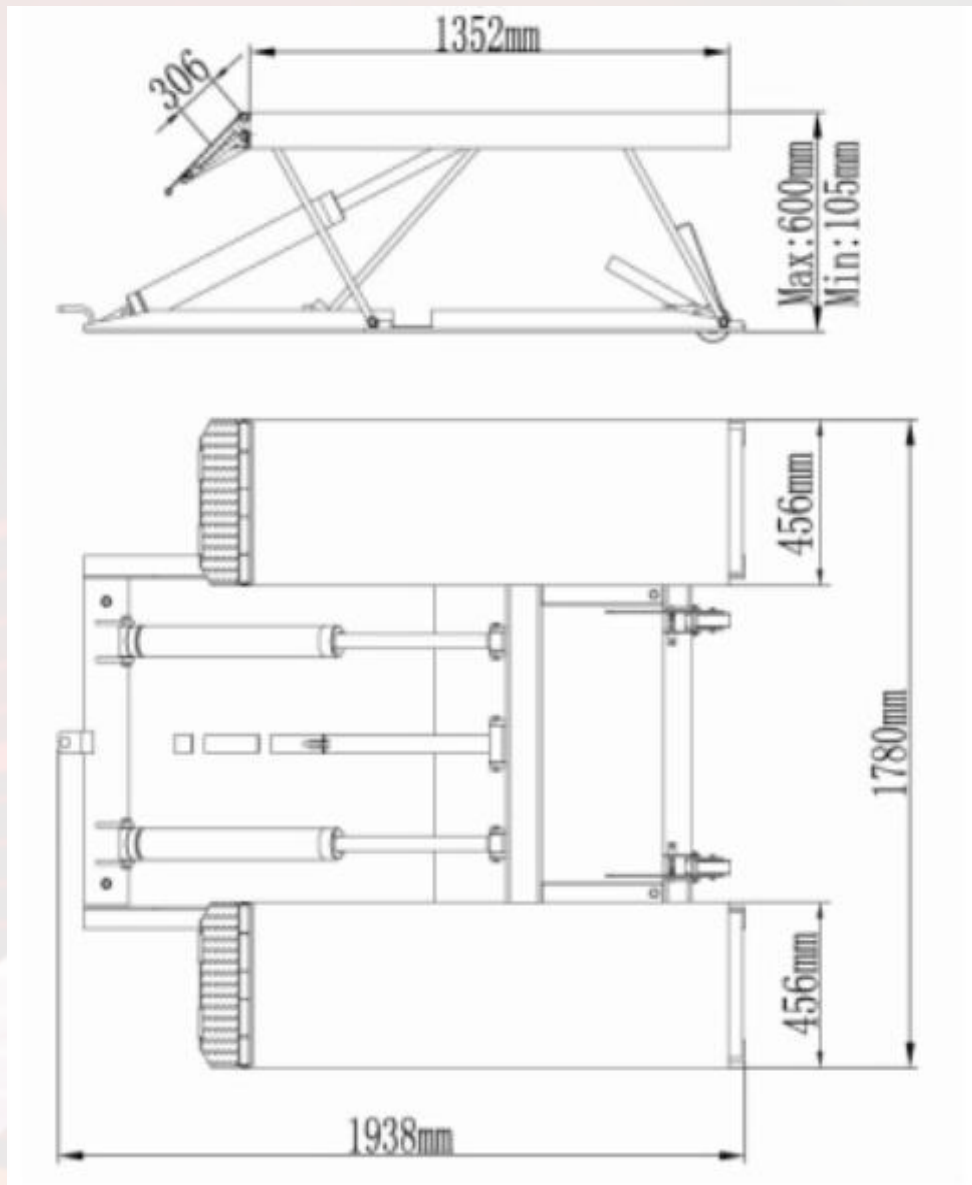

LR-4500

Low Rise Belly Lift 4.5t

Product Details & Specifications

4.5t Capacity low rise scissor lift
Automatic mechanical safety locks
Automatic lock release
Standard rubber lift blocks included

Lifting Capacity: 4.5T
Lifting Time: 30 Seconds
Lifting Height: 600mm
Minimum Height: 105mm
Runway Length: 1352mm
Overall Width: 1780mm
Runway Width: 456mm
Overall Length: 1938mm
Gross Weight: 456Kg
Motor: 3.0HP

Model LR-4500	Portable Low - rised Lift
Lifting Capacity	4500kg (10,000 lbs)
Lifting Time	30 Seconds
Lifting Height	600mm (23 5/8")
Minimum Height	105mm (4 1/8")
Runway Length	1352mm (53 1/4")
Overall Width	1780mm (70")
Runway Width	456mm (18")
Overall Length	1938mm (76 1/4")
Motor	2.0/ 3.0HP