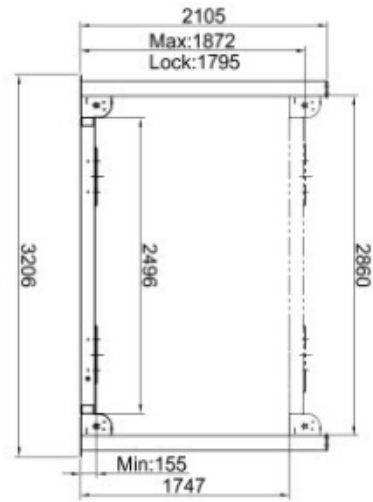

Optional drip trays

Jack trays and caster kits available

**Lifting Capacity:** 4.0T

**Lifting Time:** 47 Seconds

**Lifting Length (Inc Ramps):** 5557mm

**Lifting Length (No Ramps):** 4700mm

**Overall Width:** 3206mm

**Width Between Columns:** 2860mm

**Lifting Height:** 1872mm

**Overall Height:** 2105mm

**Width Between Platforms:** 1077mm

**Platforms Outer Width:** 2093mm

**Gross Weight:** 966Kg

**Motor:** 3.0HP

# ASCENTA

4P-4000P	4-Post Parking Lift
Lifting Capacity	4000kg (9,000 lbs)
Lifting Time	98 Seconds/47 Seconds
Overall Length (Inc Ramps)	5557mm (218 3/4")
Overall Length (No Ramps)	4700mm (185")
Overall Width	3206mm (126 1/4")
Width Between Columns	2860mm (112 5/8")
Lifting Height	1872mm (73 3/4")
Overall Height	2105mm (82 7/8")
Width Between Platforms	1077mm(42 3/8")
Platforms outer width	2093mm(82 3/8")
Motor	240v/1.5HP 415v/3.0HP