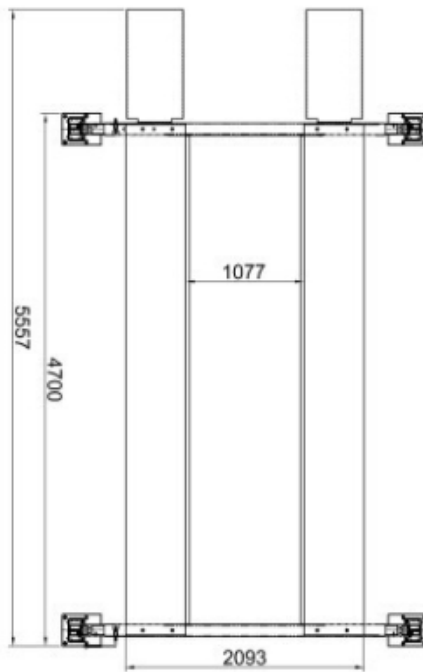

Optional drip trays

Jack trays and caster kits available

**Lifting Capacity:** 4.0T

**Lifting Time:** 47 Seconds

**Lifting Length (Inc Ramps):** 5557mm

**Lifting Length (No Ramps):** 4700mm

**Overall Width:** 3206mm

**Width Between Columns:** 2860mm

**Lifting Height:** 1872mm

**Overall Height:** 2105mm

**Width Between Platforms:** 1077mm

**Platforms Outer Width:** 2093mm

**Gross Weight:** 966Kg

**Motor:** 3.0HP

# ASCENTA

4P-4000P	4-Post Parking Lift
Lifting Capacity	4000kg (9,000 lbs)
Lifting Time	98 Seconds/47 Seconds
Overall Length (Inc Ramps)	5557mm (218 3/4")
Overall Length (No Ramps)	4700mm (185")
Overall Width	3206mm (126 1/4")
Width Between Columns	2860mm (112 5/8")
Lifting Height	1872mm (73 3/4")
Overall Height	2105mm (82 7/8")
Width Between Platforms	1077mm(42 3/8")
Platforms outer width	2093mm(82 3/8")
Motor	240v/1.5HP 415v/3.0HP