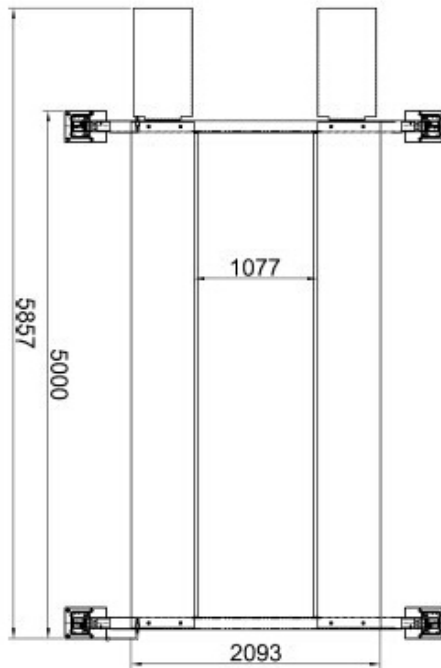

Non skid diamond platform

Optional drip trays

Jack trays and caster kits available

Lifting Capacity: 4.0T

Lifting Time: 54 Seconds

Lifting Length (Inc Ramps): 5857mm

Lifting Length (No Ramps): 5000mm

Overall Width: 3206mm

Width Between Columns: 2860mm

Lifting Height: 2172mm

Overall Height: 2405mm

Width Between Platforms: 1077mm

Platforms Outer Width: 2093mm

Gross Weight: 992Kg

Motor: 3.0HP

ASCENTA

4P-4000HP	4-Post Parking Lift
Lifting Capacity	4000kg (9,000 lbs)
Lifting Time	122 Seconds/54 Seconds
Overall Length (Inc Ramps)	5857mm (230 5/8")
Overall Length (No Ramps)	5000mm (196 7/8")
Overall Width	3206mm (126 1/4")
Width Between Columns	2860mm (112 5/8")
Lifting Height	2172mm (85 1/2")
Overall Height	2405mm (94 5/8")
Width Between Platforms	1077mm(42 3/8")
Platforms outer width	2093mm(82 3/8")
Motor	240v/1.5HP 415v/3.0HP