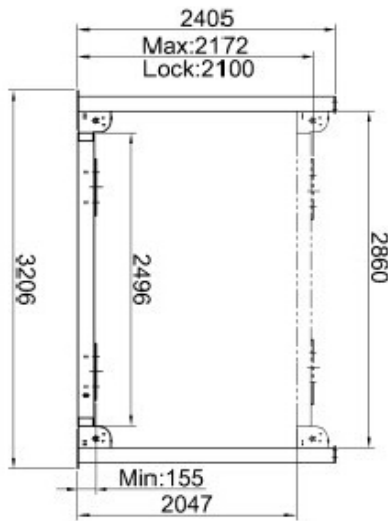

Non skid diamond platform

Optional drip trays

Jack trays and caster kits available

Lifting Capacity: 4.0T

Lifting Time: 54 Seconds

Lifting Length (Inc Ramps): 5857mm

Lifting Length (No Ramps): 5000mm

Overall Width: 3206mm

Width Between Columns: 2860mm

Lifting Height: 2172mm

Overall Height: 2405mm

Width Between Platforms: 1077mm

Platforms Outer Width: 2093mm

Gross Weight: 992Kg

Motor: 3.0HP

ASCENTA

4P-4000HP	4-Post Parking Lift
Lifting Capacity	4000kg (9,000 lbs)
Lifting Time	122 Seconds/54 Seconds
Overall Length (Inc Ramps)	5857mm (230 5/8")
Overall Length (No Ramps)	5000mm (196 7/8")
Overall Width	3206mm (126 1/4")
Width Between Columns	2860mm (112 5/8")
Lifting Height	2172mm (85 1/2")
Overall Height	2405mm (94 5/8")
Width Between Platforms	1077mm(42 3/8")
Platforms outer width	2093mm(82 3/8")
Motor	240v/1.5HP 415v/3.0HP