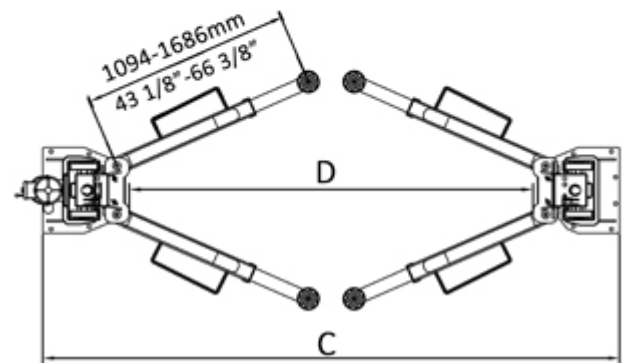

Product Details & Specifications

Boasting a 6.8T Capacity, the 6800CF two-post hoist can lift the largest full-sized pickups, yet still provide specific capability for sport and compact cars, both foreign and domestic.

Tech Specs

Lifting Capacity	6.8T
Lifting Height	1912 - 2141mm
Overall Width	3829mm
Overall Height	4420/4725/5030mm
Drive Thru Clearance	2787mm
Width Between Columns	3137mm
Minimum Pad Height	185mm
Gross Weight	1086 Kg
Power	240v or 415v

Max. Lifting height: (w/o extension adapter)	1912mm (75 1/4")
Max. Lifting height: (w/ extension adapter)	2141mm (84 1/4")
Max. lock height: (w/o extension adapter)	A 1862mm (73 5/16")
Max. lock height: (w/ extension adapter)	2091mm (82 5/16")
Overall Height:(low setting)	4420mm(174")
Overall Height:(Medium setting)	B 4725mm (186")
Overall Height:(High setting)	5030mm (198")
Overall Width	C 3829mm (150 3/4")
Drive-Thru Clearance	D 2787mm (109 3/4")
Width Between Columns	E 3137mm (123 1/2")
Minimum Pad Height	F 185mm (7 1/4")