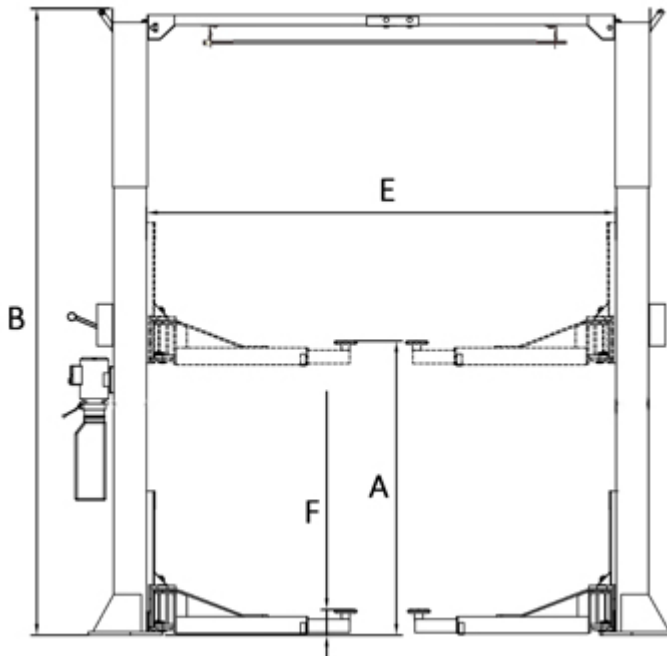

Product Details & Specifications

Boasting a 6.8T Capacity, the 6800CF two-post hoist can lift the largest full-sized pickups, yet still provide specific capability for sport and compact cars, both foreign and domestic.

Tech Specs

Lifting Capacity	6.8T
Lifting Height	1912 - 2141mm
Overall Width	3829mm
Overall Height	4420/4725/5030mm
Drive Thru Clearance	2787mm
Width Between Columns	3137mm
Minimum Pad Height	185mm
Gross Weight	1086 Kg
Power	240v or 415v

Max. Lifting height: (w/o extension adapter)	1912mm (75 1/4")
Max. Lifting height: (w/ extension adapter)	2141mm (84 1/4")
Max. lock height: (w/o extension adapter)	A 1862mm (73 5/16")
Max. lock height: (w/ extension adapter)	2091mm (82 5/16")
Overall Height:(low setting)	4420mm(174")
Overall Height:(Medium setting)	B 4725mm (186")
Overall Height:(High setting)	5030mm (198")
Overall Width	C 3829mm (150 3/4")
Drive-Thru Clearance	D 2787mm (109 3/4")
Width Between Columns	E 3137mm (123 1/2")
Minimum Pad Height	F 185mm (7 1/4")